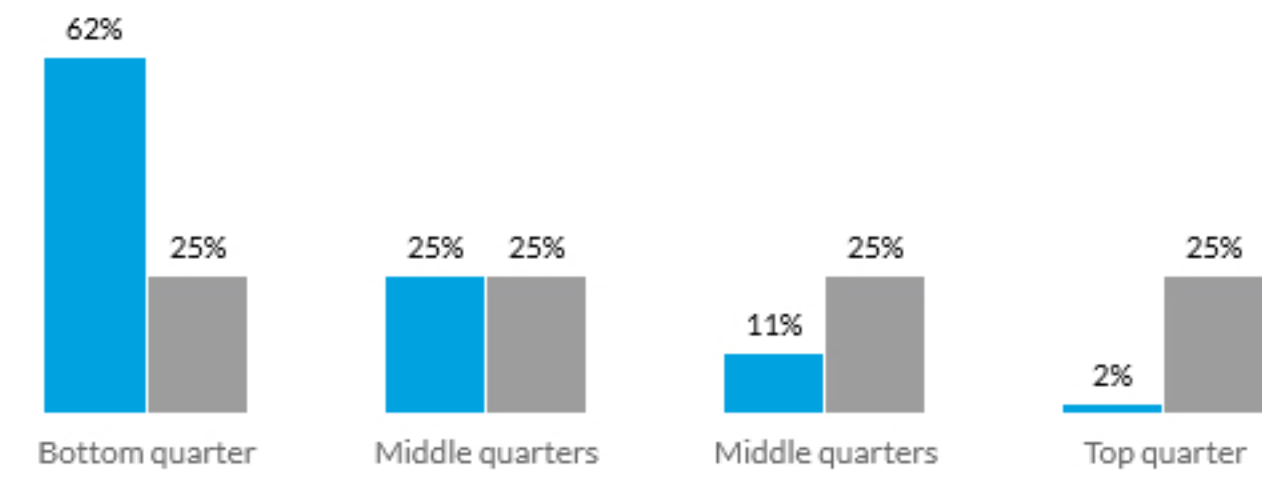

School ICSEA value	875
Average ICSEA value	1000
School ICSEA percentile	6

Distribution of Socio-Educational Advantage (SEA)

Percentages are rounded and may not add to 100

Students

Total enrolments: 1631

Full-time equivalent enrolments: 1629.2