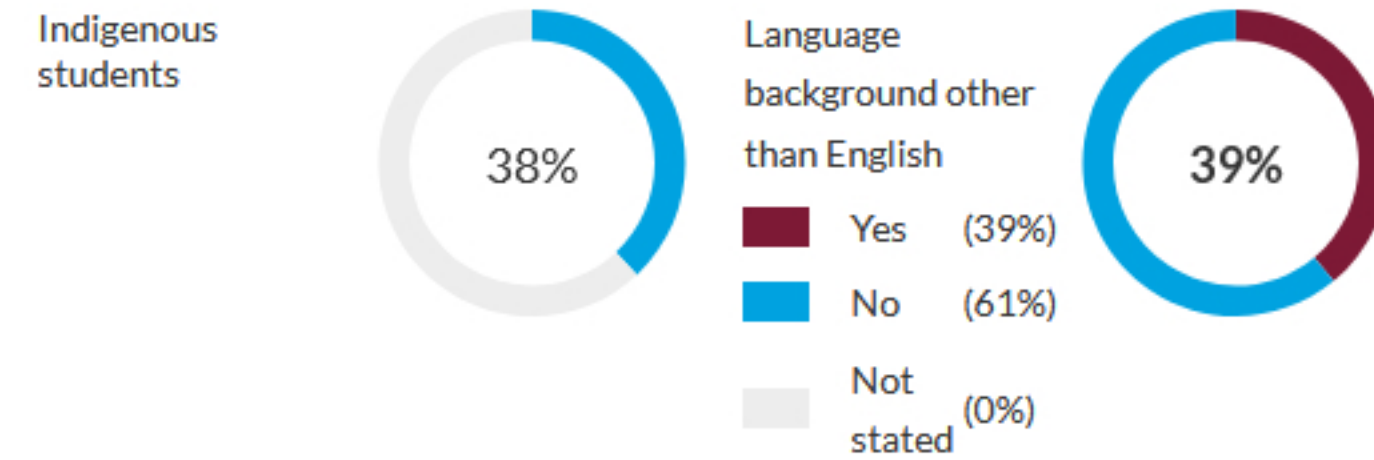

School ICSEA value	875
Average ICSEA value	1000
School ICSEA percentile	6

Distribution of Socio-Educational Advantage (SEA)

Percentages are rounded and may not add to 100

Students

Total enrolments: 1631

Full-time equivalent enrolments: 1629.2