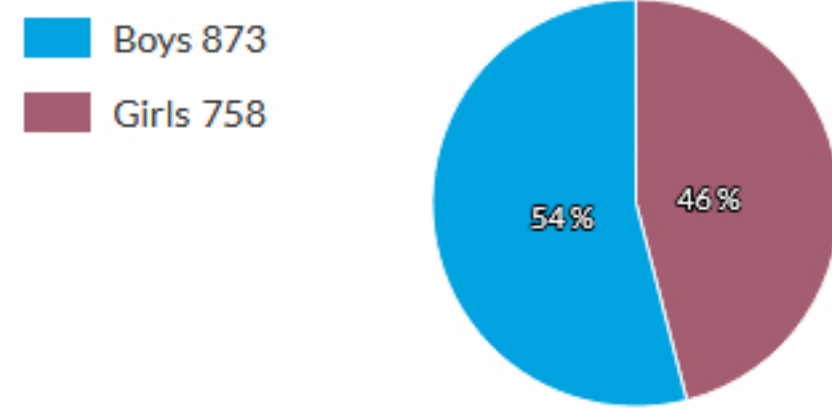

School ICSEA value	875
Average ICSEA value	1000
School ICSEA percentile	6

Distribution of Socio-Educational Advantage (SEA)

Percentages are rounded and may not add to 100

Students

Total enrolments: 1631

Full-time equivalent enrolments: 1629.2