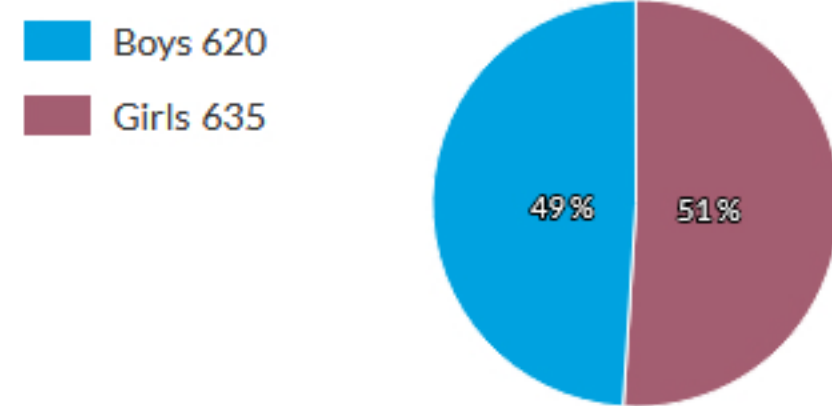

School links

- School website
- Miami State High School
- Sector, system or association website
- Department of Education Queensland

Student background

Index of Community Socio-Educational Advantage (ICSEA)

School ICSEA value	1023
Average ICSEA value	1000
School ICSEA percentile	59

Distribution of Socio-Educational Advantage (SEA)

Students

Total enrolments: 1255

Full-time equivalent enrolments: 1255.0

- Terms of use
- Data access program
- Privacy
- Accessibility
- Glossary