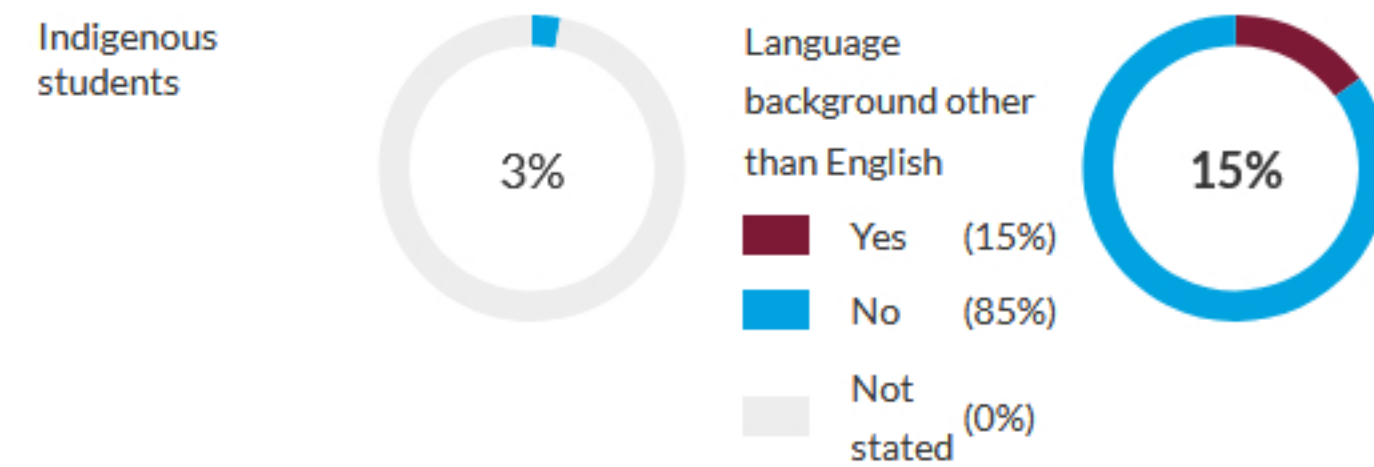

School ICSEA value	1023
Average ICSEA value	1000
School ICSEA percentile	59

Distribution of Socio-Educational Advantage (SEA)

Students

Total enrolments: 1255

Full-time equivalent enrolments: 1255.0

- Terms of use
- Data access program
- Privacy
- Accessibility
- Glossary